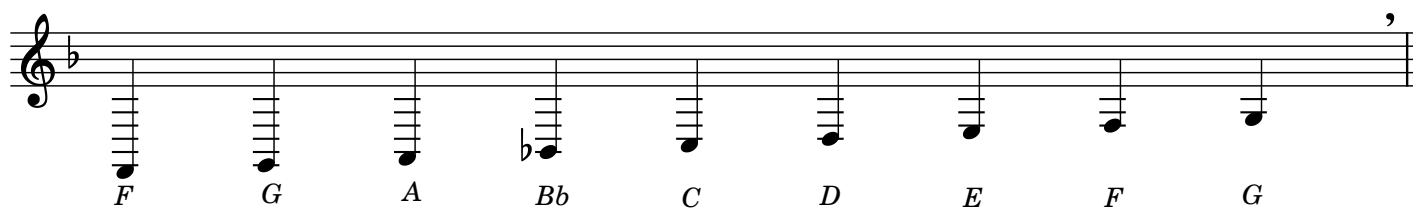

Bass Crumhorn in F

Written

Sounds 1 Octave plus a Major 5th lower than Written, or:
Sounds 1 Octave lower than Alto Crumhorn in F

Looks & Sounds in Bass Clef